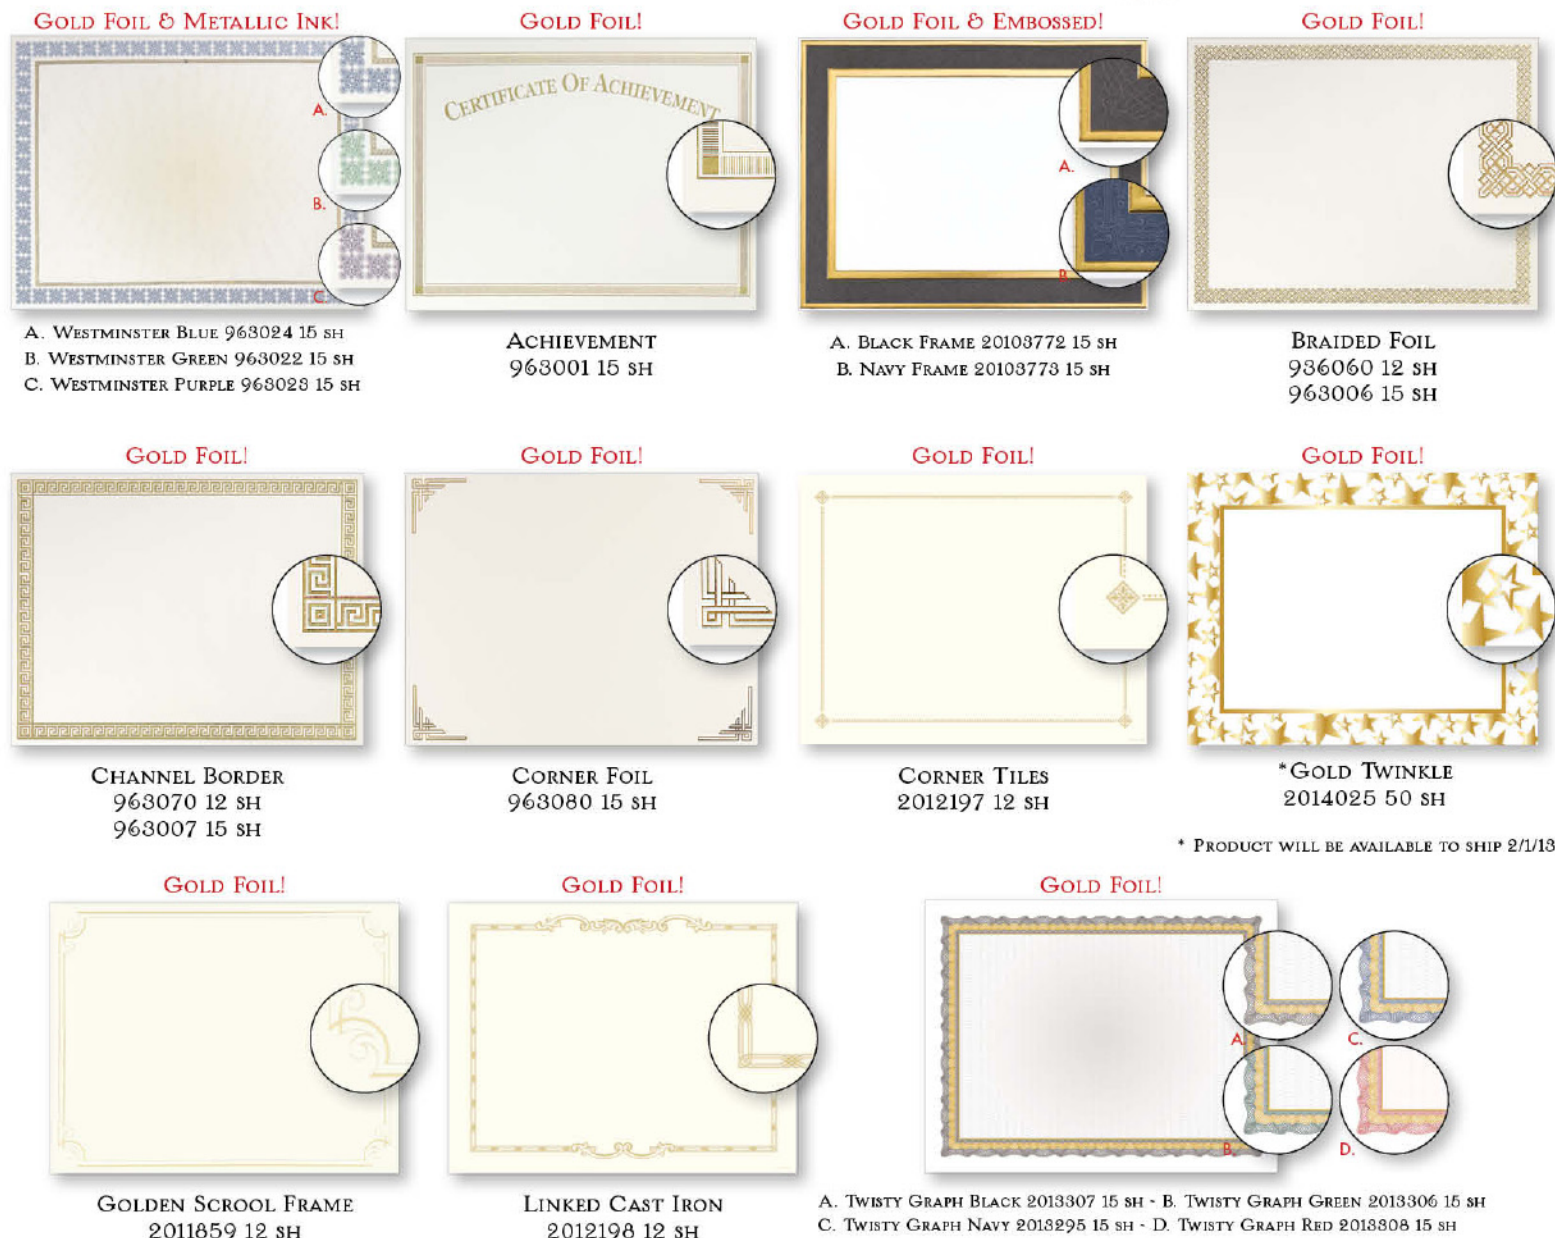

3D CERTIFICATE FRAMES (12" x 9.375") FRAMES COME WITH A BLANK CERTIFICATE SHEET

GOLD FOIL CERTIFICATE SEALS (1.75") (NOT PRINTER COMPATIBLE)

* SEALS ARE NOT PRINTER COMPATIBLE *

CERTIFICATE COVERS & GLITTER BACKERS (EACH HOLDS A 11" x 8.5" CERTIFICATE) (NOT PRINTER COMPATIBLE)

CERTIFICATE ENVELOPES (13" x 10") (NON GUMMED ENVELOPES) (NOT PRINTER COMPATIBLE)

FOIL CERTIFICATES (11" x 8.5")

* PRODUCT WILL BE AVAILABLE TO SHIP 2/1/13

EMBOSSD CERTIFICATES (11" x 8.5")

- A. NAVY ENGRAVED BORDER 20103774 15 SH
- B. RED ENGRAVED BORDER 20103775 15 SH

FAUX-PARCHMENT CERTIFICATES (11" x 8.5")

- *A. BLUE FAUX-PARCHMENT 2014028 50 SH
- *B. IVORY FAUX-PARCHMENT 2014030 50 SH

PUNCH OUT CERTIFICATE (11" x 8.5")

JUMBO RIBBON
20104046 25 SH

PHOTO CERTIFICATE (11" x 8.5")

VALUE CERTIFICATES (11" x 8.5")

- A. BLUE VALUE 961033 100 SH
- B. GREEN VALUE 961036 100 SH
- C. METALLIC GOLD VALUE 961035 100 SH
- D. RED VALUE 961034 100 SH
- GOLD VALUE WITH SEALS 20104067 25 SH/ 25 FOIL SEALS (seal not shown to scale)
- *A. GRAND BLUE 2014027 50 SH
- *B. GRAND GREEN 2014026 50 SH
- WESTMINSTER BLUE VALUE 961032 100 SH