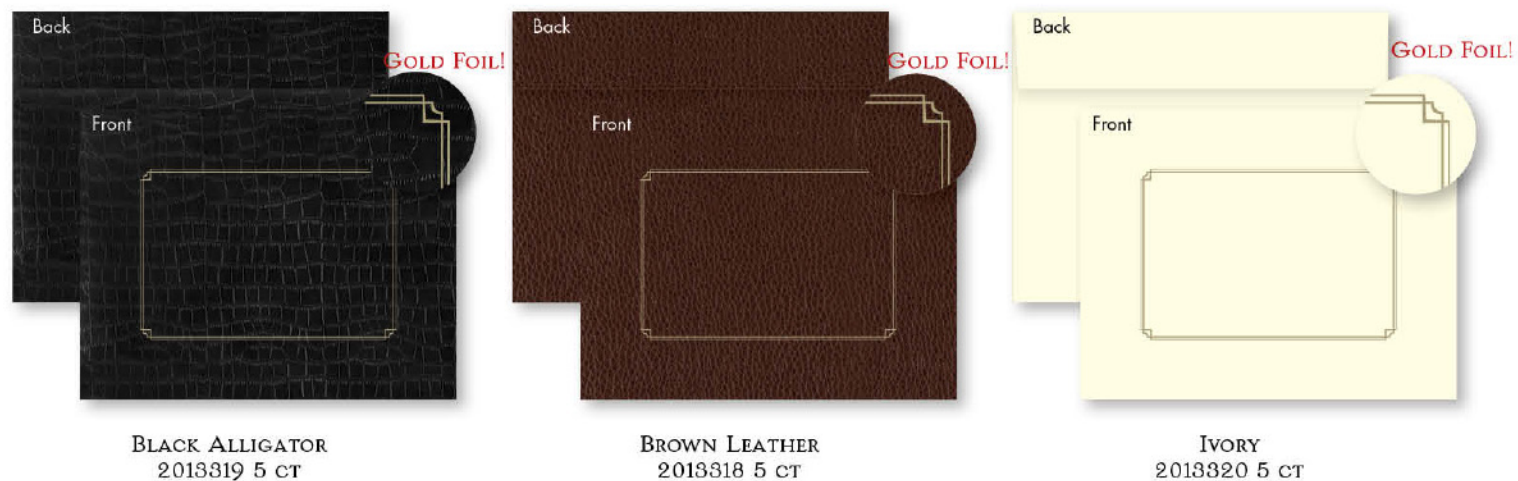

3D CERTIFICATE FRAMES (12" x 9.375") FRAMES COME WITH A BLANK CERTIFICATE SHEET

GOLD FOIL CERTIFICATE SEALS (1.75") (NOT PRINTER COMPATIBLE)

* SEALS ARE NOT PRINTER COMPATIBLE *

CERTIFICATE COVERS & GLITTER BACKERS (EACH HOLDS A 11" x 8.5" CERTIFICATE) (NOT PRINTER COMPATIBLE)

CERTIFICATE ENVELOPES (13" x 10") (NON GUMMED ENVELOPES) (NOT PRINTER COMPATIBLE)

FOIL CERTIFICATES (11" x 8.5")

* PRODUCT WILL BE AVAILABLE TO SHIP 2/1/13

EMBOSSD CERTIFICATES (11" x 8.5")

- A. NAVY ENGRAVED BORDER 20103774 15 SH
- B. RED ENGRAVED BORDER 20103775 15 SH

VALUE CERTIFICATES (11" x 8.5")

- A. BLUE VALUE 961033 100 SH
- B. GREEN VALUE 961036 100 SH
- C. METALLIC GOLD VALUE 961035 100 SH
- D. RED VALUE 961034 100 SH
- GOLD VALUE WITH SEALS 20104067 25 SH/ 25 FOIL SEALS (seal not shown to scale)
- *A. GRAND BLUE 2014027 50 SH
- *B. GRAND GREEN 2014026 50 SH
- WESTMINSTER BLUE VALUE 961032 100 SH